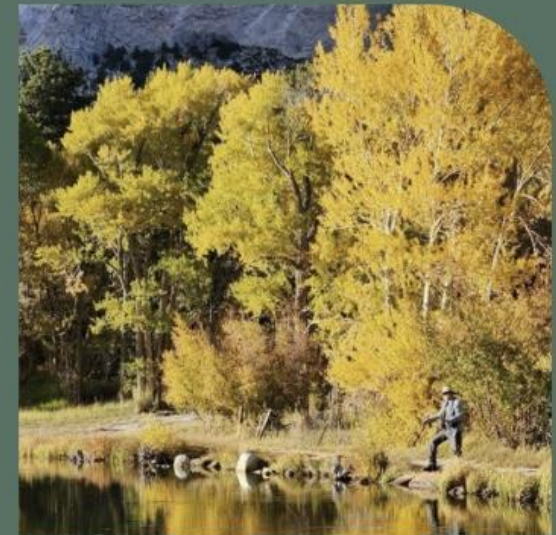

IN HIS HANDS
ARE THE
DEPTHS OF THE
EARTH, AND
THE MOUNTAIN
PEAKS BELONG
TO HIM

PSALM 95:4

A WILDERNESS REFUGE

MOUNTAINS

Explore the tallest peaks, hike, bike, 4WD, or just watch the stars come out.

RIVERS

Gold-medal trout fishing and white water just outside your door.

WILDLIFE

Watch elk, deer, bighorn sheep, and maybe even a bear or mountain lion.

ABOUT US

We are a privately owned non-profit 501(c)(3) retreat center located near Buena Vista, Colorado in the Collegiate Peaks of the Rocky Mountains on the Arkansas River.

WWW.RIVEROFGRACE.US

For more information on individual and family sabbatical retreats please visit our website.

SABBATICAL RETREATS

Sometimes we feel stuck in a difficult season of life. Escape to a wilderness refuge and rediscover the beauty of God's creation. A sabbatical retreat at River of Grace can help one find rest and renewal.

FINDING HEALING IN GOD'S CREATION

River of Grace provides week-long sabbatical retreats for persons seeking healing and restoration. We welcome military families, wounded warriors, church workers, and persons suffering emotional loss, marriage struggles, chronic illness, stress and grief.